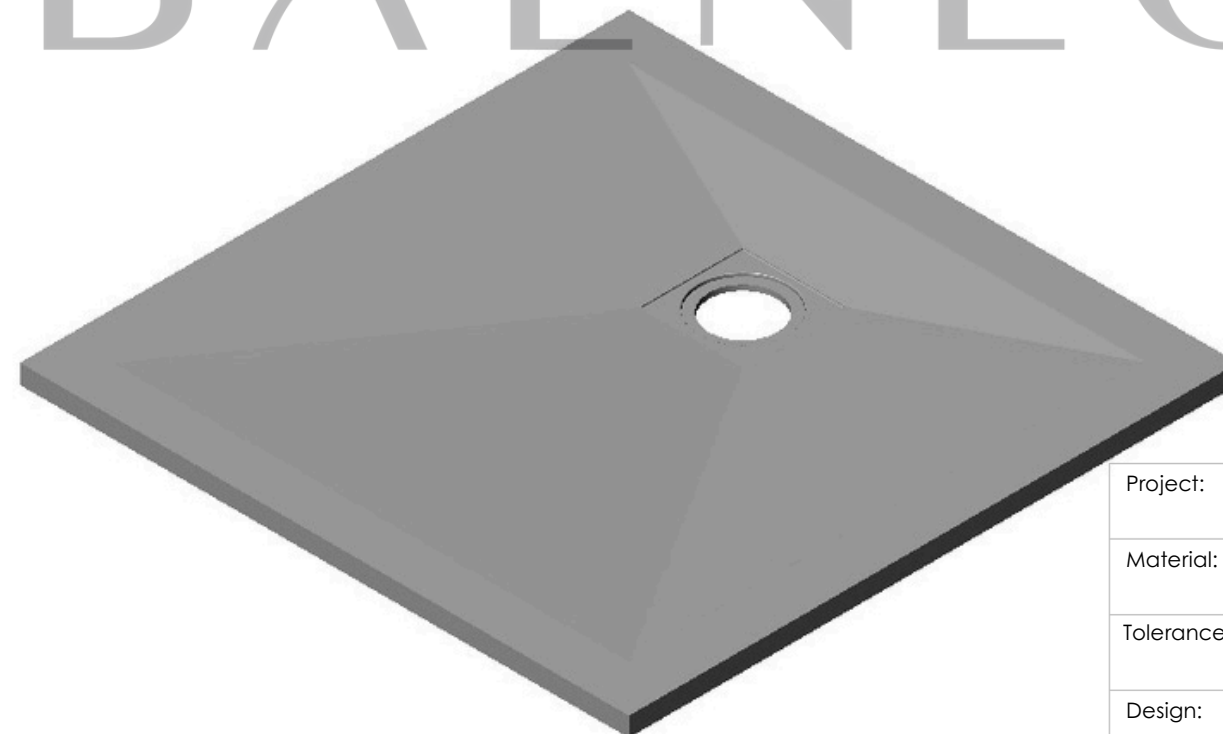

BALNEO

Project:	800x800x25	
Material:		Surface:
Tolerance:	±3mm	Logo:
Design:		<b>Balneo</b>
Date:	2016.12.27	