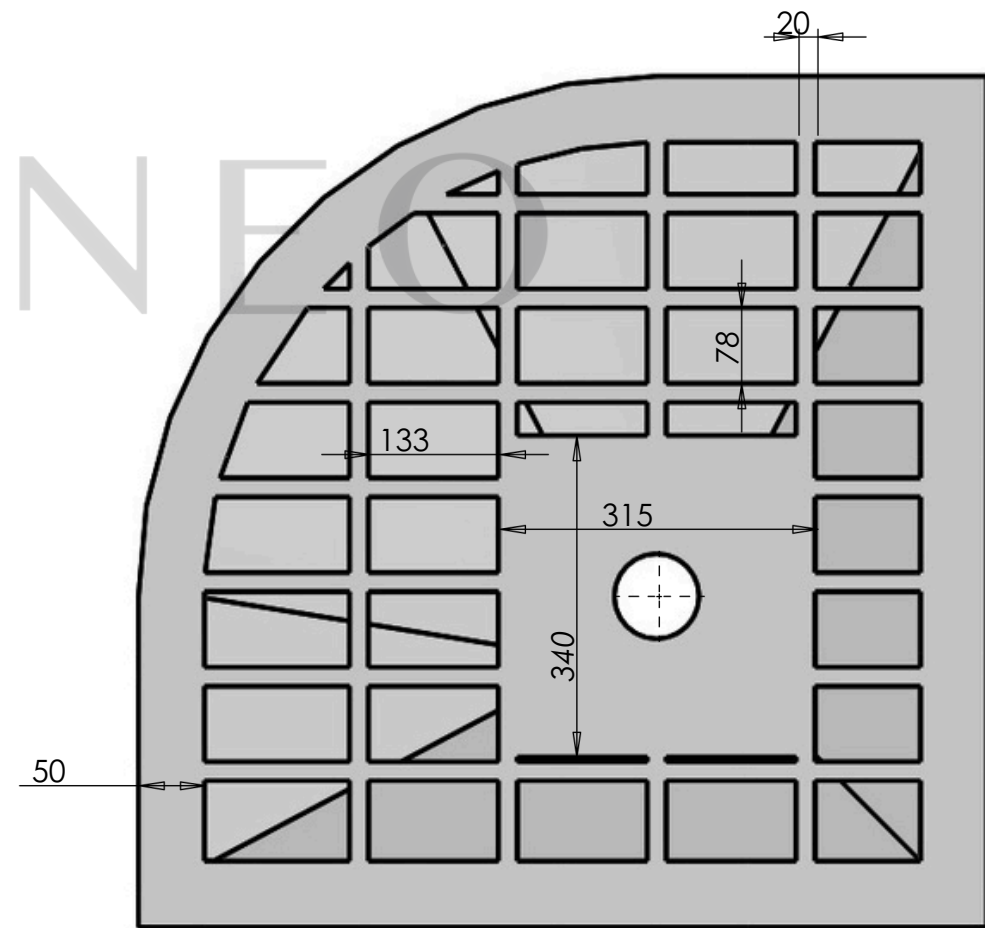

BALNEO

Project:	900x900x25	
Material:		Surface:
Tolerance:	±3mm	Logo:
Design:	Kendy	
Date:	2016.12.27	