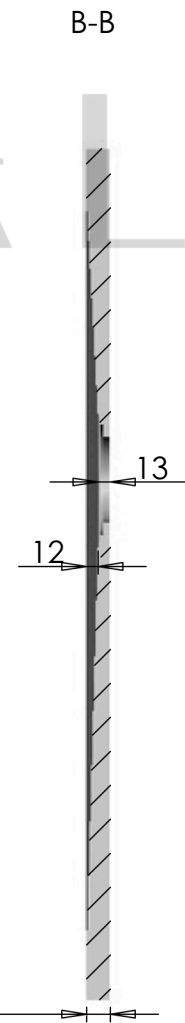

BALNEO

Project:	900x900x25	
Material:		Surface:
Tolerance:	±3mm	Logo:
Design:	Kendy	
Date:	2016.12.27	